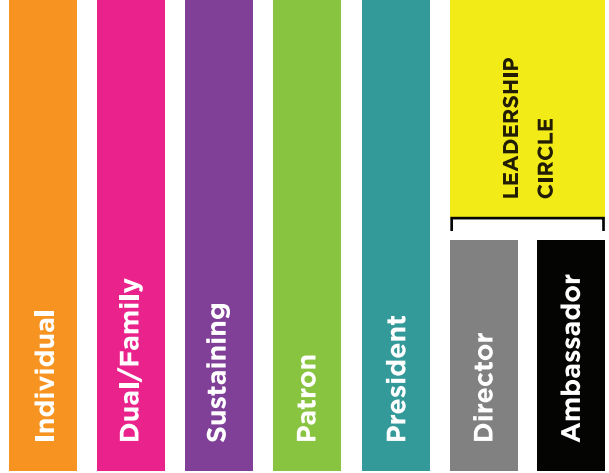

MEMBERSHIP

AS A MEMBER YOU WILL ENJOY ACCESS TO THE MUSEUM THROUGHOUT THE YEAR AND ALSO A WIDE ARRAY OF BENEFITS.

	Individual	Dual/Family	Sustaining	Patron	President	Director	Ambassador
Unlimited free admission to the galleries for the individual(s) listed on the membership	●	●	●	●	●	●	●
Invitations to all exhibition opening and member-only events	●	●	●	●	●	●	●
10% discount in the Museum Store and access to double discount days (as announced)	●	●	●	●	●	●	●
Discounted rates for seasonal art camp at TMA, TMA-Create, Fall Party, Gala and others	●	●	●	●	●	●	●
Opportunity to join museum support organizations (requires separate membership fee)	●	●	●	●	●	●	●
Two Individuals listed on the Membership and children in the household under 18 years of age		●	●	●	●	●	●
Reciprocal membership privileges to the 1166 member institution in Bermuda, Mexico, and the US that belong to the NARM (North American Reciprocal Museum) Association			●	●	●	●	●
Limited number of general admission guest passes (Sustaining 4, Patron 6, President, Director & Ambassador 8)			●	●	●	●	●
One complimentary Family level gift membership upon request					●	●	●
Complimentary general admission for guests upon request						●	●
Invitations to exclusive Leadership Circle events						●	●
Exclusive art and cultural travel opportunities						●	●
Rate reduction for rental use of TMA facilities including the Museum and Baker Education Center (Director 10%, Ambassador 20%)						●	●
Two tickets to TMA's Lifetime Achievement Award							●

1 YEAR