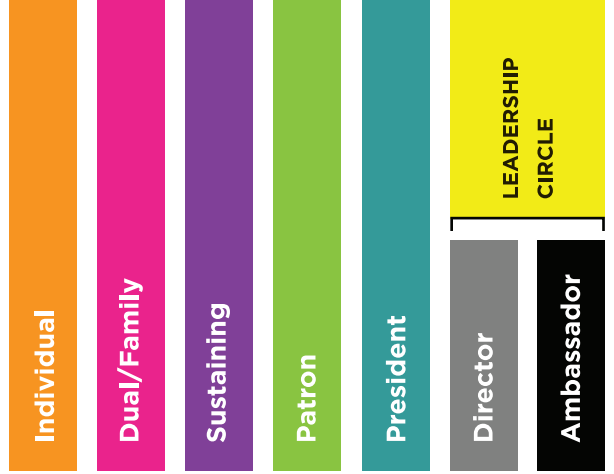

MEMBERSHIP

AS A MEMBER YOU WILL ENJOY ACCESS TO THE MUSEUM THROUGHOUT THE YEAR AND ALSO A WIDE ARRAY OF BENEFITS.

	Individual	Dual/Family	Sustaining	Patron	President	Director	Ambassador
Unlimited free admission to the galleries for the individual(s) listed on the membership	●	●	●	●	●	●	●
Invitations to all exhibition opening and member-only events	●	●	●	●	●	●	●
10% discount in the Museum Store and access to double discount days (as announced)	●	●	●	●	●	●	●
Discounted rates for seasonal art camp at TMA, TMA-Create, Fall Party, Gala and others	●	●	●	●	●	●	●
Opportunity to join museum support organizations (requires separate membership fee)	●	●	●	●	●	●	●
Two Individuals listed on the Membership and children in the household under 18 years of age		●	●	●	●	●	●
Reciprocal membership privileges to the 1166 member institution in Bermuda, Mexico, and the US that belong to the NARM (North American Reciprocal Museum) Association			●	●	●	●	●
Limited number of general admission guest passes (Sustaining 4, Patron 6, President, Director & Ambassador 8)			●	●	●	●	●
One complimentary Family level gift membership upon request					●	●	●
Complimentary general admission for guests upon request						●	●
Invitations to exclusive Leadership Circle events						●	●
Exclusive art and cultural travel opportunities						●	●
Rate reduction for rental use of TMA facilities including the Museum and Baker Education Center (Director 10%, Ambassador 20%)						●	●
Two tickets to TMA's Lifetime Achievement Award							●

1 YEAR