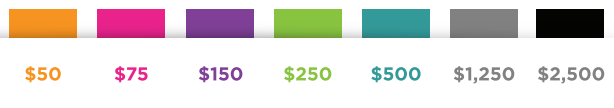

PLEASE REFER TO OUR WEBSITE FOR TAX-DEDUCTION INFORMATION.