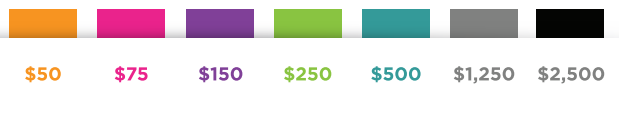

PLEASE REFER TO OUR WEBSITE FOR TAX-DEDUCTION INFORMATION.